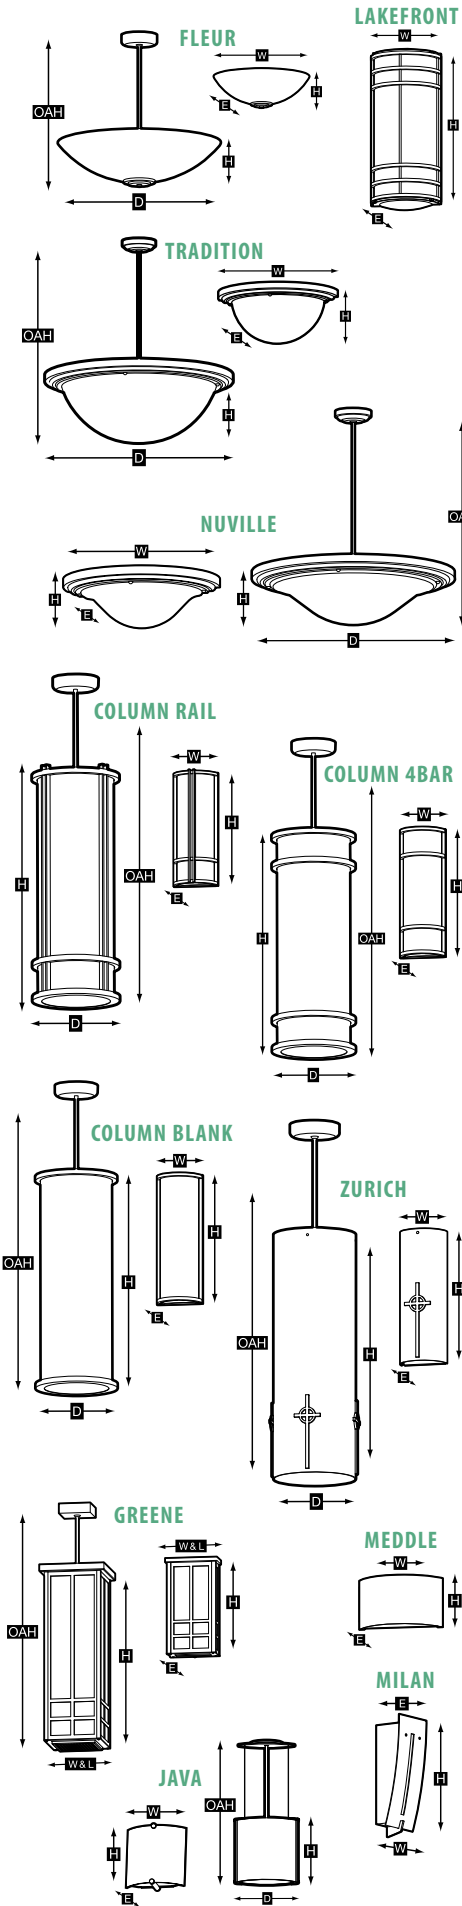

MANNING QUICK SHIP PRODUCTS

Family	Fixture	Dimensions				Lamp Options Included	Other Options
		H	W	E	OAH		
Lakefront	DE-720, Sconce	22.25"	11.5"	6.25"	--	2N60, 2F39, 1MH70	
Lakefront	DE-722, Sconce	36"	11.5"	6.25"	--	3N60, 2F40, 1MH100	
Fleur	DS-101, Sconce	7"	14"	4"	--	1NT60, 1F18, 2F13	
Fleur	DS-330, Sconce	6"	17.75"	11.5"	--	1N150, 2FQ26	
Fleur	DP-280, Pendant	6"	17.75"	--	30"	3N100, 2FQ26	QAD, DM
Fleur	DP-282, Pendant	7"	25.75"	--	39"	4N100, 4FQ26	QAD, DM
Fleur	DP-286, Pendant	9.5"	33.5"	--	51.5"	6N100, 6FQ26	QAD, DM
Tradition	DS-660, Sconce	7.75"	18.25"	9"	--	2N60, 2F13, 2FQ26, 2F18	DM, EMW
Tradition	DP-290, Pendant	10"	23"	--	34"	3N100, 4F39, 4FQ26,	CBL, TST, DM
Tradition	DP-292, Pendant	11.5"	31.5"	--	44"	4N100, 4FQ26, 8F40, 4FT42	CBL, TST, DM
Tradition	DP-296, Pendant	13.5"	40"	--	56"	6N100, 12F40, 6FT42, 6FQ26	CBL, TST, DM
Nuville	DS-850, Sconce	7.25"	23"	13.5"	--	2N60, 2FQ26	DM, EMW
Nuville	DP-850, Pendant	7.25"	23"	--	31.25"	3N100, 4FQ26, 4F39/1FC22	CBL, TST, DM
Nuville	DP-852, Pendant	8.5"	31.5"	--	41"	4N100, 4FT42, 8F40/1FC40, 4FQ26	CBL, TST, DM
Nuville	DP-856, Pendant	10.75"	40"	--	53"	6N100, 6FQ26, 6FT42, 12F40/1FC55	CBL, TST, DM
Column Rail	DS-610, Sconce	16.25"	7.25"	4"	--	2NT60, 1F27	EMW, BL, TL
Column Rail	DS-612, Sconce	20.25"	9.25"	5"	--	2N60, 1F39	EMW, BL, TL
Column Rail	DS-614, Sconce	28.25"	9.25"	5"	--	3N60, 1F40	EMW, BL, TL
Column Rail	LP-510, Pendant	22.5"	11.5"	--	48"	1N200, 2F39, 2F39/1QP75	
Column Rail	LP-512, Pendant	30.75"	11.5"	--	64"	8N75/1R300, 4F40/1R300, 4F40/1QP250	DM
Column Rail	LP-514, Pendant	36.75"	13.75"	--	80"	10N100/1R500, 6F40/1R500, 6F40/1QT500	DM (4F40)
Column 4Bar	DS-620, Sconce	16"	7.25"	4"	--	2NT60, 1F27	EMW, TL, BL
Column 4Bar	LP-520, Pendant	22"	9.25"	--	48"	1N200, 2F39, 2F39/1QP75	
Column 4Bar	LP-522, Pendant	30"	11.5"	--	64"	8N75/1R300, 4F40/1R300, 4F40/1QP250	DM
Column 4Bar	LP-524, Pendant	36"	13.75"	--	80"	10N100/1R500, 6F40/1R500, 6F40/1QT500	DM (4F40)
Column Blank	DS-630, Sconce	16"	7.25"	4"	--	2NT60, 1F27	EMW, TL, BL
Column Blank	LP-530, Pendant	22"	9.25"	--	48"	1N200, 2F39, 2F39/1QP75	
Column Blank	LP-532, Pendant	30"	11.5"	--	64"	8N75/1R300, 4F40/1R300, 4F40/1QP250	DM
Column Blank	LP-534, Pendant	36"	13.75"	--	80"	10N100/1R500, 6F40/1R500, 6F40/1QT500	DM (4F40)
Meddle	DS-710, Sconce	7"	12"	4"	--	1N60, 2FQ26	BL, EMW
Milan	LB-272, Sconce	15"	6"	4"	--	1NT60, 2F13	M1 Panel, EMW
Zurich	LB-112, Sconce	16"	6"	4"	--	2NT60, 1F27	EMW, C04, C05, C15
Zurich	LP-154, Pendant	22"	8.5"	--	48"	1N200, 2F39, 2F39/1QP75	C04, C05, C15
Zurich	LP-156, Pendant	30"	10.5"	--	54"	8N75/1R300, 4F40/1QP250, 4F40/1R300	DM, C04, C05, C15
Zurich	LP-158, Pendant	36"	12.5"	--	60"	10N100/1R500, 6F40/1R500, 6F40/1QT500	DM (4F40), C04, C05, C15
Greene	LB-250, Sconce	16"	8"	4"	--	2NT60, 1F27	EMW
Greene	LP-250, Pendant	23"	9"	--	48"	1N200, 2F39, 2F39/1QP75	
Greene	LP-252, Pendant	31.5"	11.5"	--	64"	8N75/1R300, 4F40/1R300, 4F40/1QP250	DM
Greene	LP-254, Pendant	37.5"	13.5"	--	80"	10N100/1R500, 6F40/1R500, 6F40/1QT500	DM (4F40)
Java	LB-370, Sconce	10"	9.5"	4"	--	1NT40, 2F13	EMW, WH only
Java	LB-372, Sconce	16"	9.5"	4"	--	2NT40, 1F27	EMW, WH only
Java	LP-370, Pendant	10"	6"	--	36"	1N60, 1FQ26