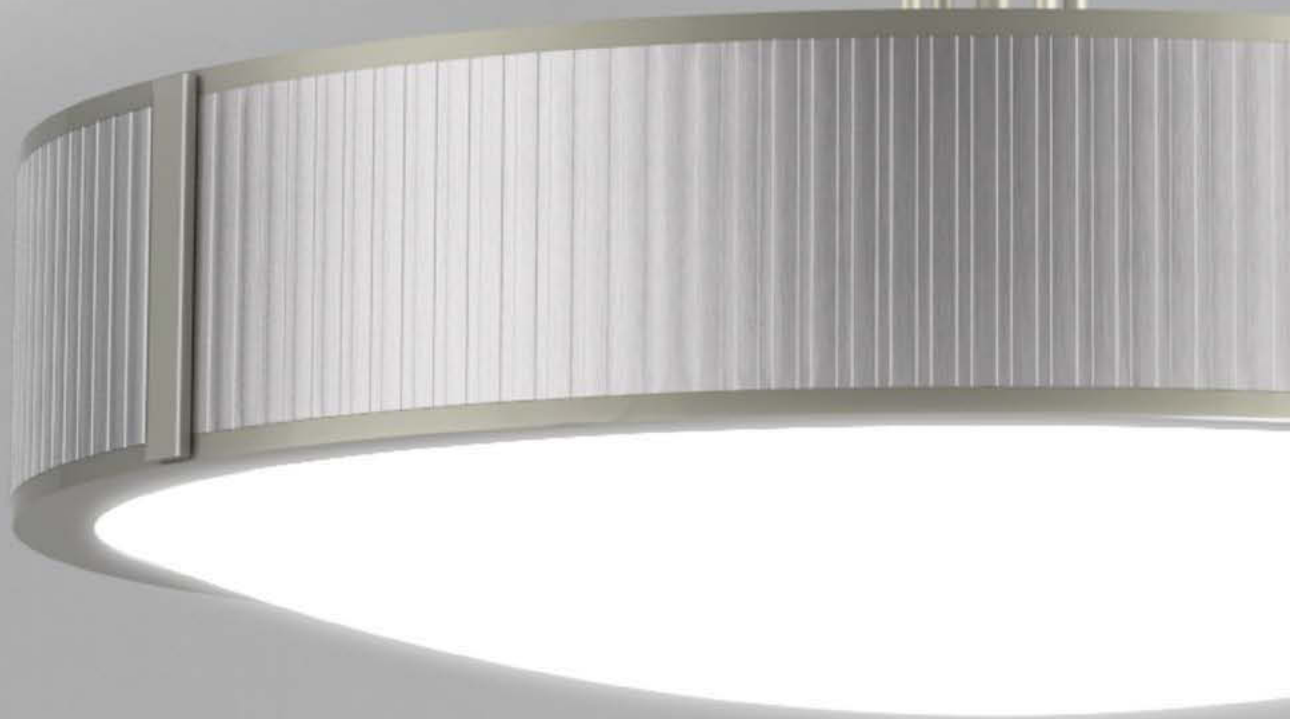

Discoh | Ohreo by Manning Lighting

Discoh

Far out shapes, groovy trim options, and performance that rocks. That's Discoh, a matching family of energy-efficient pendants, sconces, and surface ceiling mount fixtures clad in textured stainless steel or aluminum metal trims. Choose from three standard textures (or specify a custom trim) and a flat bottom disk or shallow bowl diffuser.

Ohreo

Ohreo's spun aluminum-trim rings sandwich an acrylic diffuser to create a modern, sleek profile. Choose a flat disk acrylic bottom or shallow bowl diffuser, then accent your pendant with a variety of stem options. Energy-efficient compact fluorescents provide ample uplight yet evenly illuminate the lens. A matching surface ceiling mount and wall sconce complete the family.

Discoh

SPECIFICATIONS:

Housing: Spun aluminum construction clad with choice of textured aluminum or stainless steel trim options:

Finish: Housing - Standard or custom painted finish. Trim - Painted or natural stainless steel finish.

Diffuser: 1/8" thick virgin opal white acrylic.

Ballasts: Integral electronic high power factor 120/277 volt, 60Hz ballasts. Dimming and emergency options available.

Approvals: UL and C-UL listed.

Pendant - Bowl Bottom Diffuser