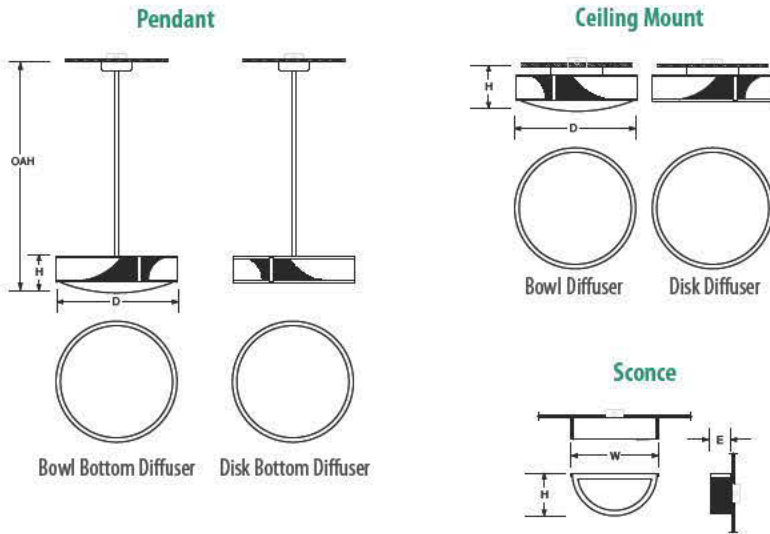

Discoh

SPECIFICATIONS:

Housing: Spun aluminum construction clad with choice of textured aluminum or stainless steel trim options:

Finish: Housing - Standard or custom painted finish. Trim - Painted or natural stainless steel finish.

Diffuser: 1/8" thick virgin opal white acrylic.

Ballasts: Integral electronic high power factor 120/277 volt, 60Hz ballasts. Dimming and emergency options available.

Approvals: UL and C-UL listed.

Pendant - Bowl Bottom Diffuser

Fixture #	H	D	OAH	Fluorescent Lamping
DP-891	5.75"	23.5"	31"	4F39 2G11 base
DP-893	8"	29"	31.5"	4F40 2G11 base
DP-895	9.75"	34.25"	33"	6F40 2G11 base

Pendant - Disk Bottom Diffuser

Fixture #	H	D	OAH	Fluorescent Lamping
DP-890	5"	23.5"	29"	4F39 2G11 base
DP-892	5.5"	29"	29.5"	4F40 2G11 base
DP-894	6.75"	34.25"	31"	6F40 2G11 base

Ceiling Mount - Bowl Bottom Diffuser

Fixture #	H	D	Fluorescent Lamping
DC-891	7.25"	23.5"	4F39 2G11 base

Ceiling Mount - Disk Bottom Diffuser

Fixture #	H	D	Fluorescent Lamping
DC-890	6.5"	23.5"	4F39 2G11 base

Sconce

Fixture #	H	W	E	Fluorescent Lamping
DS-890	10"	17.25"	4"	2FQ26 G24q-3 base

For full specifications visit www.manningltg.com.