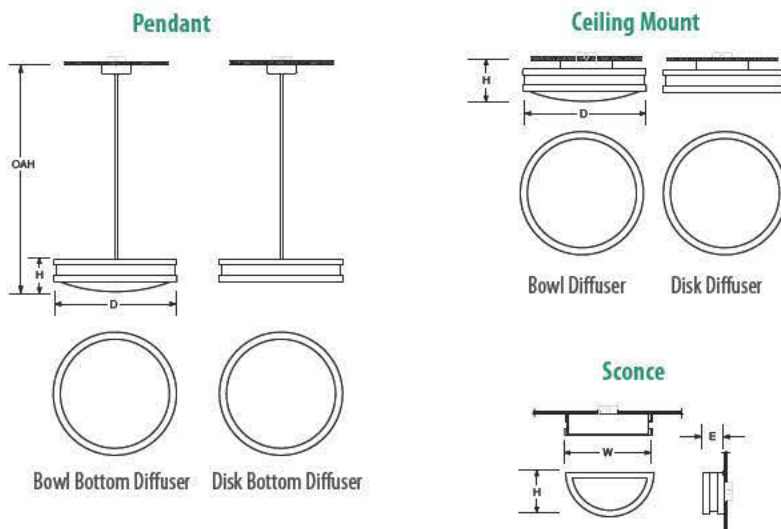

Fixture #	H	D	OAH	Fluorescent Lamping
DP-891	5.75"	23.5"	31"	4F39 2G11 base
DP-893	8"	29"	31.5"	4F40 2G11 base
DP-895	9.75"	34.25"	33"	6F40 2G11 base

Pendant - Disk Bottom Diffuser

Fixture #	H	D	OAH	Fluorescent Lamping
DP-890	5"	23.5"	29"	4F39 2G11 base
DP-892	5.5"	29"	29.5"	4F40 2G11 base
DP-894	6.75"	34.25"	31"	6F40 2G11 base

Ceiling Mount - Bowl Bottom Diffuser

Fixture #	H	D	Fluorescent Lamping
DC-891	7.25"	23.5"	4F39 2G11 base

Ceiling Mount - Disk Bottom Diffuser

Fixture #	H	D	Fluorescent Lamping
DC-890	6.5"	23.5"	4F39 2G11 base

Sconce

Fixture #	H	W	E	Fluorescent Lamping
DS-890	10"	17.25"	4"	2FQ26 G24q-3 base

For full specifications visit www.manningltg.com.

Ohreo

SPECIFICATIONS:

Housing: Dual spun aluminum trim rings and aluminum lamp body.