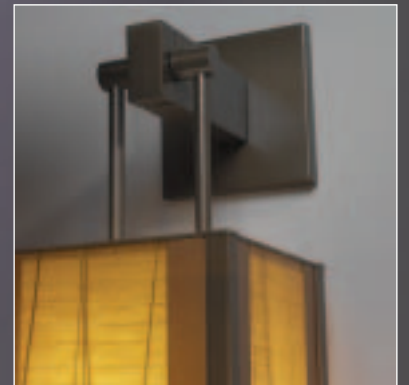

details

Finely machined metals and a compassionate melding of shapes have been created to support the ambia collection diffusers. Substantial material gages and thoughtful details convey the strength and value of the equipment. Top quality, energy efficient electrical components and careful attention to economic installation and maintenance factors provide lasting beauty.